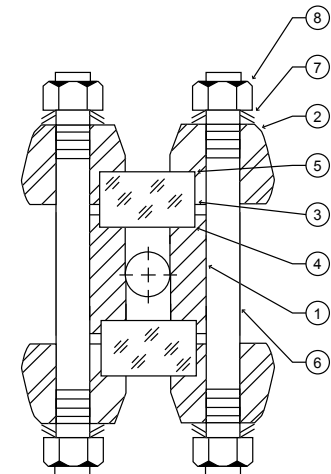

Bill of Materials

Part	Material
1	Chamber
2	Cover
3	Glass
4	Gasket
4	Shield
5	Cushion
6	Bolt
7	Washer
8	Nut
9	Nipples & Center Tube

Notes

Dimensions

C	
D	

Steam-Trac ST-450

4-Section

Questtec
SOLUTIONS

The New Standard of Level
Glass-Trac Level-Trac
Steam-Trac Magne-Trac

Customer:		Drawing No:	
Cust. Ref:		Serial No:	
Factory Ref:		Drawn By:	EB
Date:		Checked By:	
		Certified By:	

Model	Dim "A"	Dim "B"
ST-450-74	10.250	
ST-450-84	11.875	
ST-450-94	12.625	
Dimensions in Inches		

Gage Connection Options