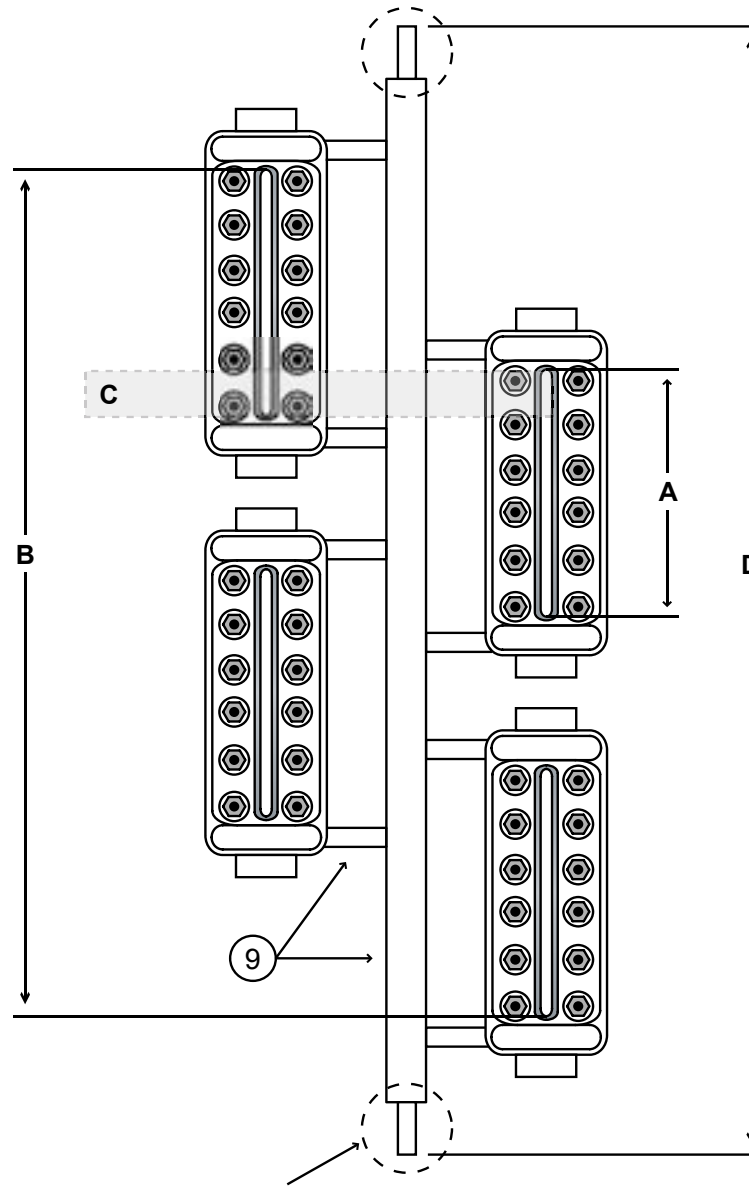

Bill of Materials

Part	Material
1	Chamber
2	Cover
3	Glass
4	Gasket
4	Shield
5	Cushion
6	Bolt
7	Washer
8	Nut
9	Nipples & Center Tube

Notes

Dimensions

C	
D	

Steam-Trac ST-450

4-Section

Questtec
SOLUTIONS

The New Standard of Level
Glass-Trac Level-Trac
Steam-Trac Magne-Trac

Customer:		Drawing No:	
Cust. Ref:		Serial No:	
Factory Ref:		Drawn By:	EB
Date:		Checked By:	
		Certified By:	

Model	Dim "A"	Dim "B"
ST-450-74	10.250	
ST-450-84	11.875	
ST-450-94	12.625	
Dimensions in Inches		

Gage Connection Options