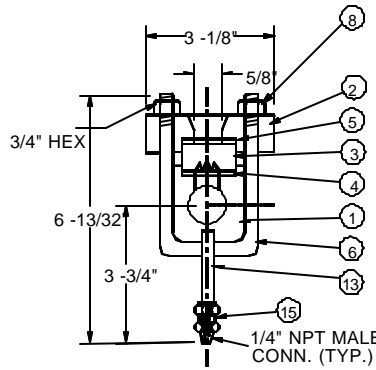

LOW PRESSURE GAGE				
	REFLEX MAX. PSIG @ TEMP.*		TRANSPARENT MAX. PSIG @ TEMP.*	
Glass Size	100°	600°	100°	600°
1	2400	1780	2000	1480
2	2325	1720	1815	1340
3	2250	1670	1630	1210
4	2175	1600	1440	1060
5	2100	1550	1250	920
6	2025	1500	1065	790
7	1950	1440	875	645
8	1875	1390	690	510
9	1800	1340	500	370

SECTION X-X  
REFLEX

SECTION X-X  
TRANSPARENT

ITEM NO.	NAME	CARBON STEEL	STAINLESS STEEL WETTED
1	CHAMBER	CARBON STEEL	316L SS
2	COVER	CARBON STEEL	CARBON STEEL
3	GLASS	TEMPERED	TEMPERED
16	SHIELD	AS REQUIRED	AS REQUIRED
4	GASKET	NON-ASBESTOS	NON-ASBESTOS
5	CUSHION	NON-ASBESTOS	NON-ASBESTOS
6	U-BOLT	ASTM A 193 B7	ASTM A193 B7
7	BOLT	ASTM A 193 B7	ASTM A193 B7
8	NUT	ASTM A 194 2H	ASTM A194 2H
13	TUBING	COPPER	COPPER
14	TUBING	COPPER	COPPER
15	FITTING	STEEL	STEEL

SIZE NO.	NUMBER OF SECTIONS					NUMBER OF SECTIONS					DIM "C" IN INCHES	NUMBER OF SECTIONS				
	DIMENSION "A" IN INCHES					DIMENSION "B" IN INCHES						DIMENSION "D" IN INCHES				
	1	2	3	4	5	1	2	3	4	5		1	2	3	4	5
1	7 1/2					3 3/4					3 3/4	5 1/4				
2	8 1/2					4 3/4					4 3/4	6 1/4				
3	9 1/2	16 3/4				5 3/4	13				5 3/4	7 1/4	14 1/2			
4	10 1/2	18 3/4				6 3/4	15				6 3/4	8 1/4	16 1/2			
5	11 5/8	21				7 7/8	17 1/4				7 7/8	9 3/8	18 3/4			
6	12 7/8	23 1/2	34 1/8			9 1/8	19 3/4	30 3/8			9 1/8	10 5/8	21 1/4	31 7/8		
7	14	25 3/4	37 1/2	49 1/4	61	10 1/4	22	33 3/4	45 1/2	57 1/4	10 1/4	11 3/4	23 1/2	35 1/4	47	58 3/4
8	15 5/8	29	42 3/8	55 3/4	69 1/8	11 7/8	25 1/4	38 5/8	52	65 3/8	11 7/8	13 3/8	26 3/4	40 1/8	53 1/2	66 7/8
9	16 3/8	30 1/2	44 5/8	58 3/4	72 7/8	12 5/8	26 3/4	40 7/8	55	69 1/8	12 5/8	14 1/8	28 1/4	42 3/8	56 1/2	70 5/8