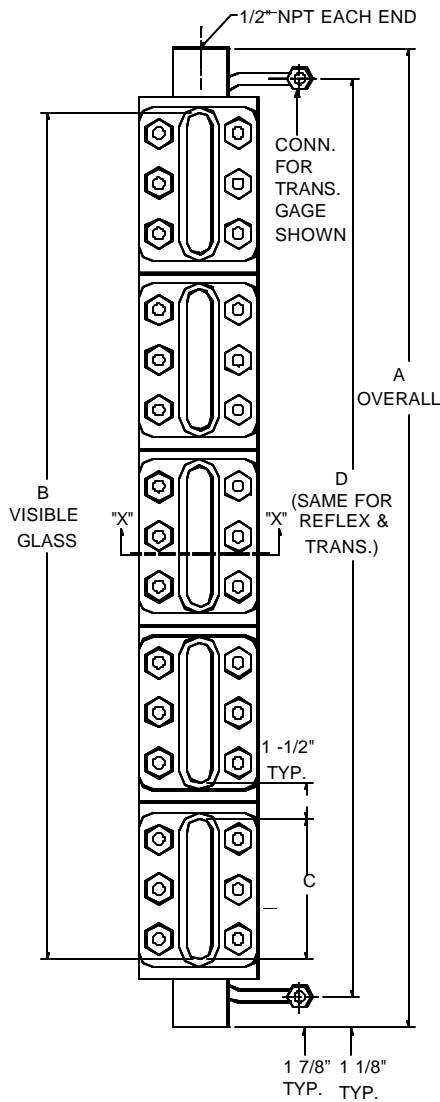

LOW PRESSURE GAGE				
	REFLEX MAX. PSIG @ TEMP.*		TRANSPARENT MAX. PSIG @ TEMP.*	
Glass Size	100°	600°	100°	600°
1	2400	1780	2000	1480
2	2325	1720	1815	1340
3	2250	1670	1630	1210
4	2175	1600	1440	1060
5	2100	1550	1250	920
6	2025	1500	1065	790
7	1950	1440	875	645
8	1875	1390	690	510
9	1800	1340	500	370

SECTION X-X  
REFLEX

SECTION X-X  
TRANSPARENT

ITEM NO.	NAME	CARBON STEEL	STAINLESS STEEL WETTED
1	CHAMBER	CARBON STEEL	316L SS
2	COVER	CARBON STEEL	CARBON STEEL
3	GLASS	TEMPERED	TEMPERED
16	SHIELD	AS REQUIRED	AS REQUIRED
4	GASKET	NON-ASBESTOS	NON-ASBESTOS
5	CUSHION	NON-ASBESTOS	NON-ASBESTOS
6	U-BOLT	ASTM A 193 B7	ASTM A193 B7
7	BOLT	ASTM A 193 B7	ASTM A193 B7
8	NUT	ASTM A 194 2H	ASTM A194 2H
13	TUBING	COPPER	COPPER
14	TUBING	COPPER	COPPER
15	FITTING	STEEL	STEEL

SIZE NO.	NUMBER OF SECTIONS					NUMBER OF SECTIONS					DIM "C" IN INCHES	NUMBER OF SECTIONS				
	DIMENSION "A" IN INCHES					DIMENSION "B" IN INCHES						DIMENSION "D" IN INCHES				
	1	2	3	4	5	1	2	3	4	5		1	2	3	4	5
1	7 1/2					3 3/4					3 3/4	5 1/4				
2	8 1/2					4 3/4					4 3/4	6 1/4				
3	9 1/2	16 3/4				5 3/4	13				5 3/4	7 1/4	14 1/2			
4	10 1/2	18 3/4				6 3/4	15				6 3/4	8 1/4	16 1/2			
5	11 5/8	21				7 7/8	17 1/4				7 7/8	9 3/8	18 3/4			
6	12 7/8	23 1/2	34 1/8			9 1/8	19 3/4	30 3/8			9 1/8	10 5/8	21 1/4	31 7/8		
7	14	25 3/4	37 1/2	49 1/4	61	10 1/4	22	33 3/4	45 1/2	57 1/4	10 1/4	11 3/4	23 1/2	35 1/4	47	58 3/4
8	15 5/8	29	42 3/8	55 3/4	69 1/8	11 7/8	25 1/4	38 5/8	52	65 3/8	11 7/8	13 3/8	26 3/4	40 1/8	53 1/2	66 7/8
9	16 3/8	30 1/2	44 5/8	58 3/4	72 7/8	12 5/8	26 3/4	40 7/8	55	69 1/8	12 5/8	14 1/8	28 1/4	42 3/8	56 1/2	70 5/8