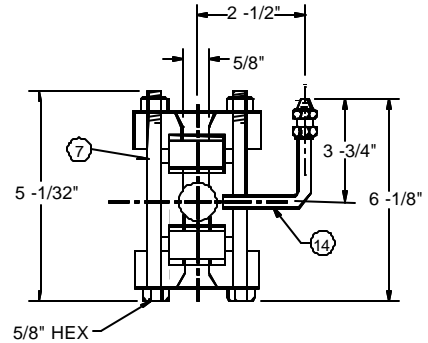

LOW PRESSURE GAGE				
	REFLEX MAX. PSIG @ TEMP.*		TRANSPARENT MAX. PSIG @ TEMP.*	
Glass Size	100°	600°	100°	600°
1	2400	1780	2000	1480
2	2325	1720	1815	1340
3	2250	1670	1630	1210
4	2175	1600	1440	1060
5	2100	1550	1250	920
6	2025	1500	1065	790
7	1950	1440	875	645
8	1875	1390	690	510
9	1800	1340	500	370

SECTION X-X  
REFLEX

SECTION X-X  
TRANSPARENT

ITEM NO.	NAME	CARBON STEEL	STAINLESS STEEL WETTED
1	CHAMBER	CARBON STEEL	316L SS
2	COVER	CARBON STEEL	CARBON STEEL
3	GLASS	TEMPERED	TEMPERED
16	SHIELD	AS REQUIRED	AS REQUIRED
4	GASKET	NON-ASBESTOS	NON-ASBESTOS
5	CUSHION	NON-ASBESTOS	NON-ASBESTOS
6	U-BOLT	ASTM A 193 B7	ASTM A193 B7
7	BOLT	ASTM A 193 B7	ASTM A193 B7
8	NUT	ASTM A 194 2H	ASTM A194 2H
13	TUBING	COPPER	COPPER
14	TUBING	COPPER	COPPER
15	FITTING	STEEL	STEEL

SIZE NO.	NUMBER OF SECTIONS					NUMBER OF SECTIONS					DIM "C" IN INCHES	NUMBER OF SECTIONS				
	DIMENSION "A" IN INCHES					DIMENSION "B" IN INCHES						DIMENSION "D" IN INCHES				
	1	2	3	4	5	1	2	3	4	5		1	2	3	4	5
1	7 1/2					3 3/4					3 3/4	5 1/4				
2	8 1/2					4 3/4					4 3/4	6 1/4				
3	9 1/2	16 3/4				5 3/4	13				5 3/4	7 1/4	14 1/2			
4	10 1/2	18 3/4				6 3/4	15				6 3/4	8 1/4	16 1/2			
5	11 5/8	21				7 7/8	17 1/4				7 7/8	9 3/8	18 3/4			
6	12 7/8	23 1/2	34 1/8			9 1/8	19 3/4	30 3/8			9 1/8	10 5/8	21 1/4	31 7/8		
7	14	25 3/4	37 1/2	49 1/4	61	10 1/4	22	33 3/4	45 1/2	57 1/4	10 1/4	11 3/4	23 1/2	35 1/4	47	58 3/4
8	15 5/8	29	42 3/8	55 3/4	69 1/8	11 7/8	25 1/4	38 5/8	52	65 3/8	11 7/8	13 3/8	26 3/4	40 1/8	53 1/2	66 7/8
9	16 3/8	30 1/2	44 5/8	58 3/4	72 7/8	12 5/8	26 3/4	40 7/8	55	69 1/8	12 5/8	14 1/8	28 1/4	42 3/8	56 1/2	70 5/8